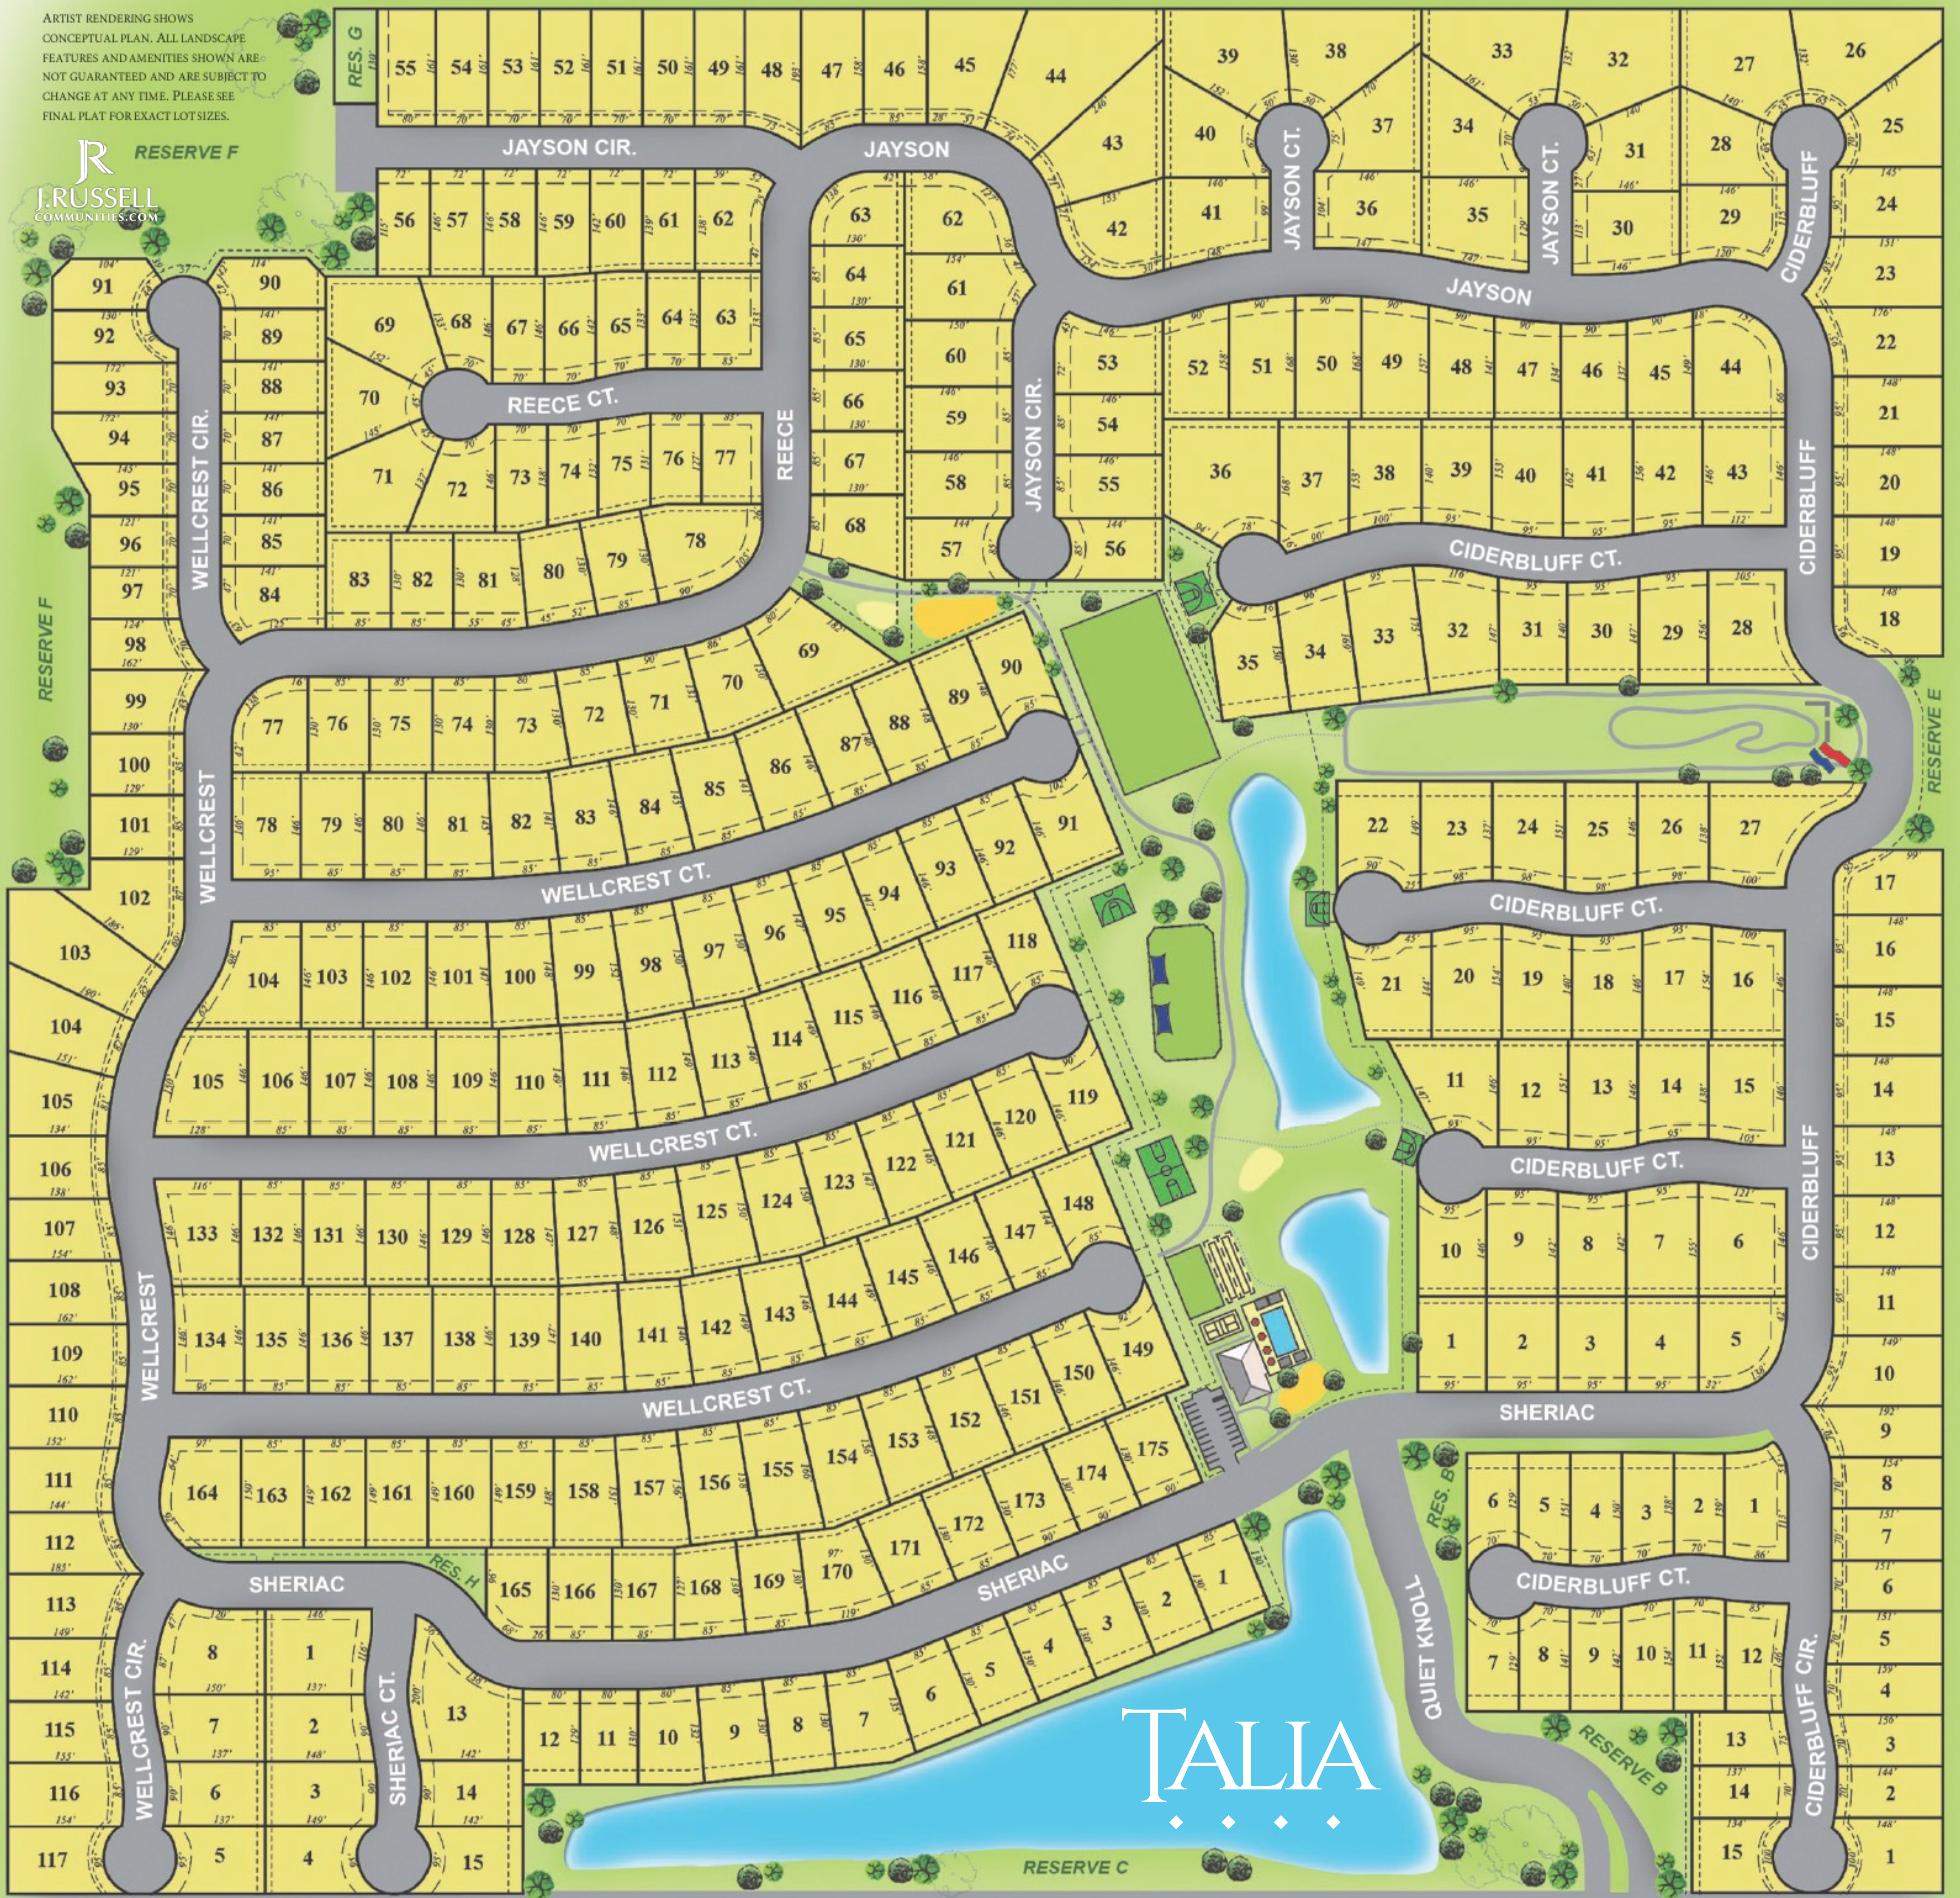

ARTIST RENDERING SHOWS
CONCEPTUAL PLAN. ALL LANDSCAPE
FEATURES AND AMENITIES SHOWN ARE
NOT GUARANTEED AND ARE SUBJECT TO
CHANGE AT ANY TIME. PLEASE SEE
FINAL PLAT FOR EXACT LOT SIZES.

J. RUSSELL
COMMUNITIES.COM

TALIA

MAPLE STREET