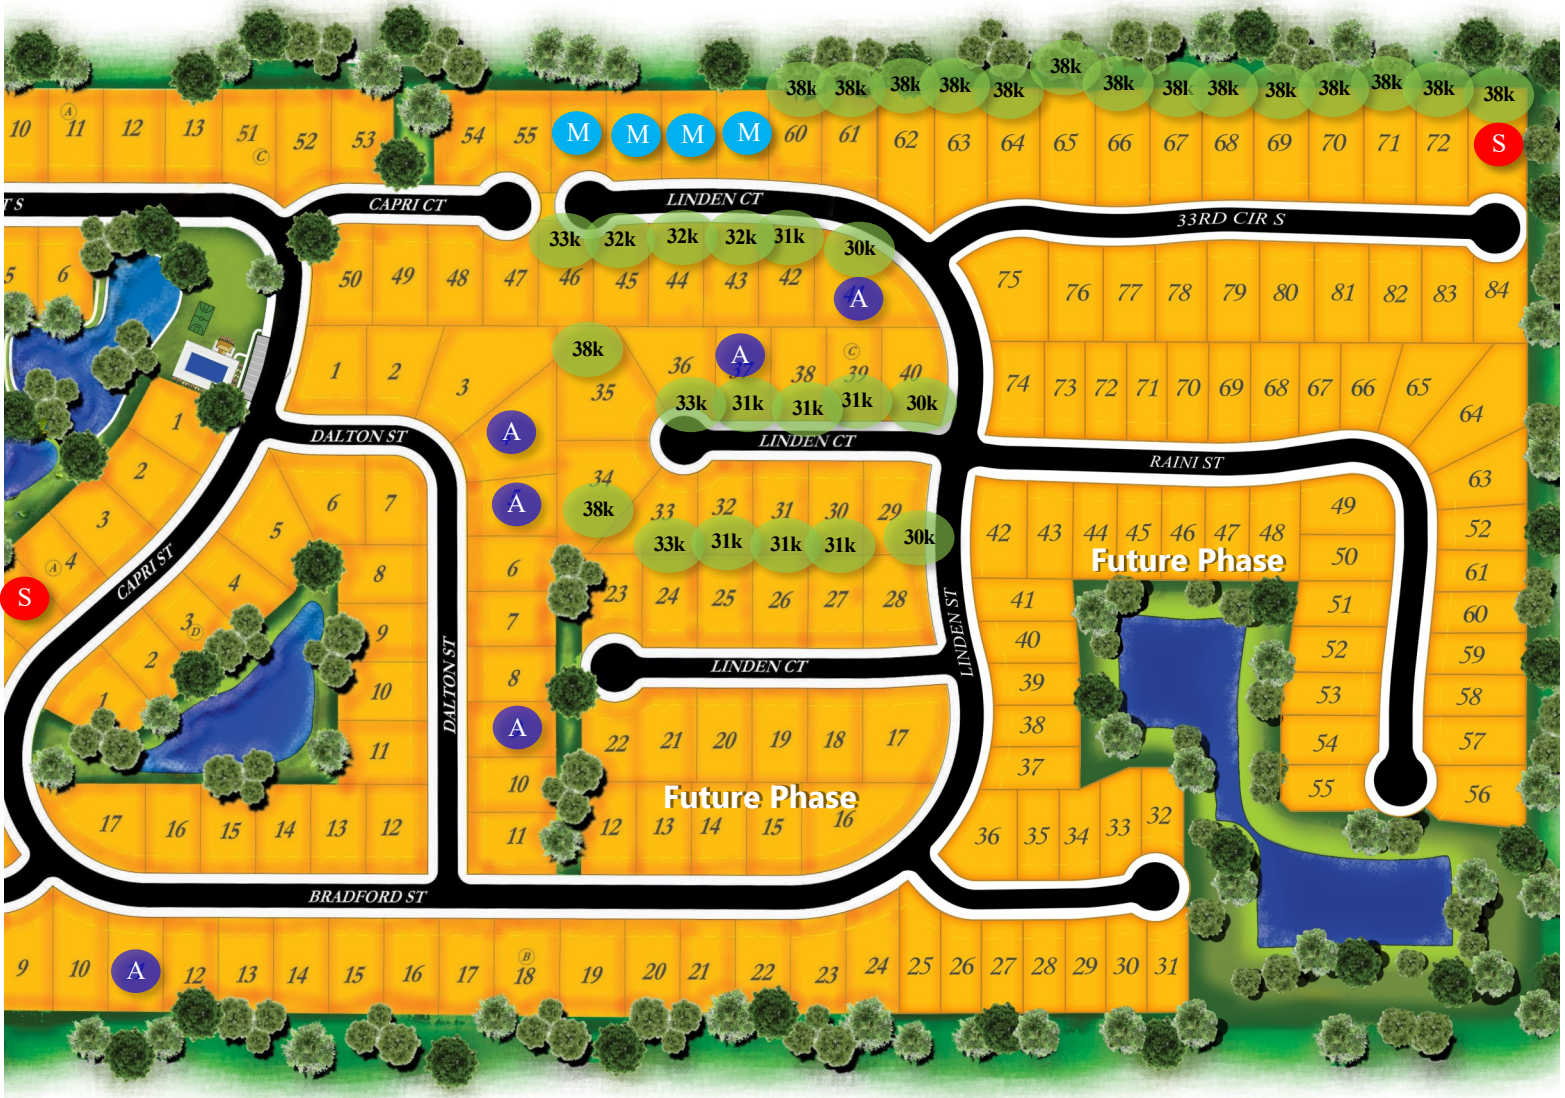

ROCKY FORD

- **S Sold**
- **M Model**
- **R Reserved**
- **A Available Home**
- **34k Lot Price in Thousands**

All information deemed reliable but not guaranteed and subject to change. Artist's rendering, all landscaping, pool/playground, play fields and lakes are conceptual. Refer to the final plat for lot dimensions. Models open daily 1-5pm
Closed Tuesday & Wednesdays

INDULGE IN THE *Good Life*

ROCKY FORD

Indulge in the Good Life at Rocky Ford, located just south of 31st S and Rock Rd across from McConnell Air Force base. The best custom builders in the Wichita area have developed innovative new floor plans offering outdoor living areas, flex rooms and sunrooms. At Rocky Ford we're building quality family life with a new 30X60 pool with covered pergola, walking and bicycle paths, fishing lakes, and sports fields to give you opportunities to make family memories here.

Exclusive Amenities

30X60 Pool with Covered Pergola
Playground, Basketball Court, Community Sidewalks, Recreation Area
Lake and Wooded lots

Location

Located South of 31st and Rock Road
Derby Schools, Convenient to East side shopping & dining, Rocky River Rapids water park, Field Station dinosaur park and Derby Recreation Center