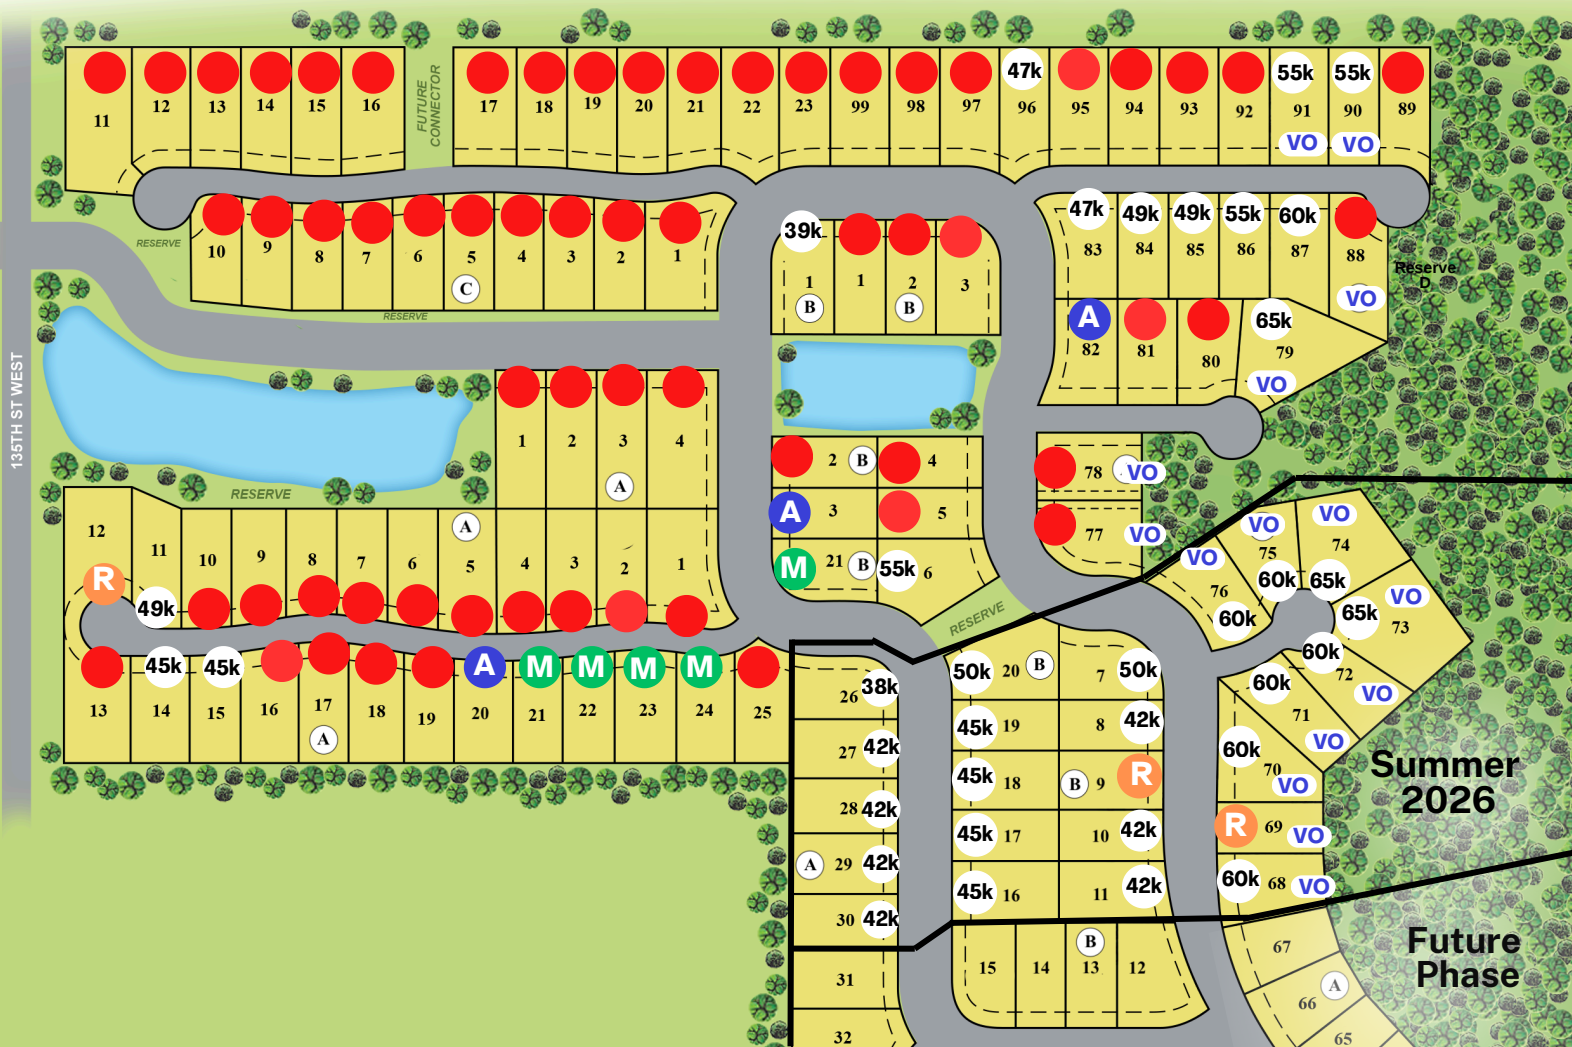

EBERLY TRAILS

Ⓢ Available Lot
 ● Available Home
 ● Sold
 ● Reserved Lot
 ● Model Home

Reserve Today!

- 1) Select the perfect site for your home.
- 2) Deposit your refundable reservation with the Community Specialist.
- 3) Meet with one of our hand selected Builders to design your home.

All information deemed reliable but not guaranteed and subject to change. Artist's renderings, all landscaping and lakes are conceptual. Refer to final plat for lot dimensions. Pricing may change at any time without notice.